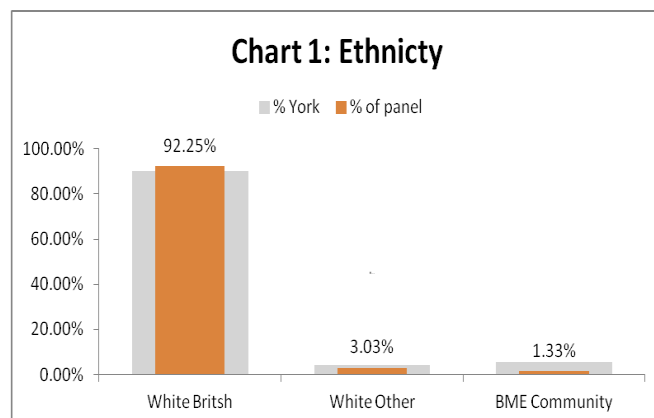

## Sexual Orientation

Based on 795 responses

## Religious Beliefs

Religious beliefs are largely proportional to those of York as a whole.

Based on 803 responses

## Ethnicity

Chart 1 reflects the grouped ethnic profile of panel members and chart 2 presents a further breakdown of Black and Minority Ethnicities to look in detail if these are proportionately represented. Both have been compared to York as a whole.