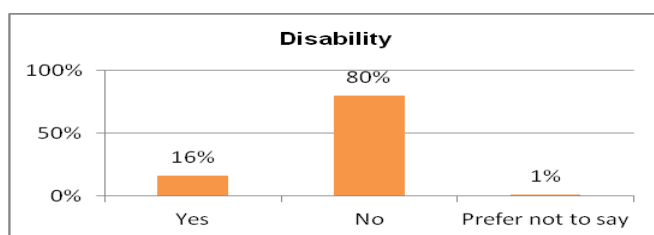

Disability

Based on 805 responses