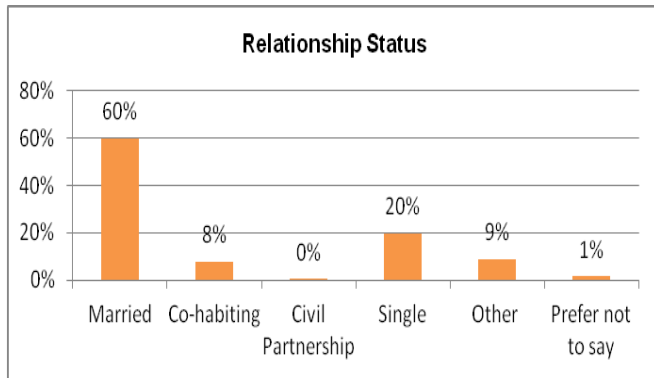

Relationship Status