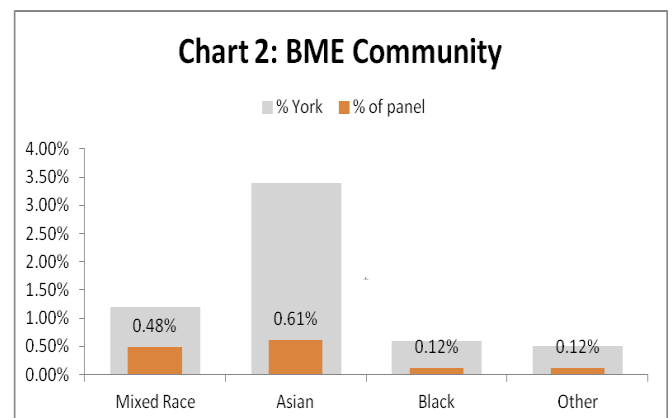

## Sexual Orientation

Based on 795 responses

## Religious Beliefs

Religious beliefs are largely proportional to those of York as a whole.

Based on 803 responses

## Ethnicity

Chart 1 reflects the grouped ethnic profile of panel members and chart 2 presents a further breakdown of Black and Minority Ethnicities to look in detail if these are proportionately represented. Both have been compared to York as a whole.