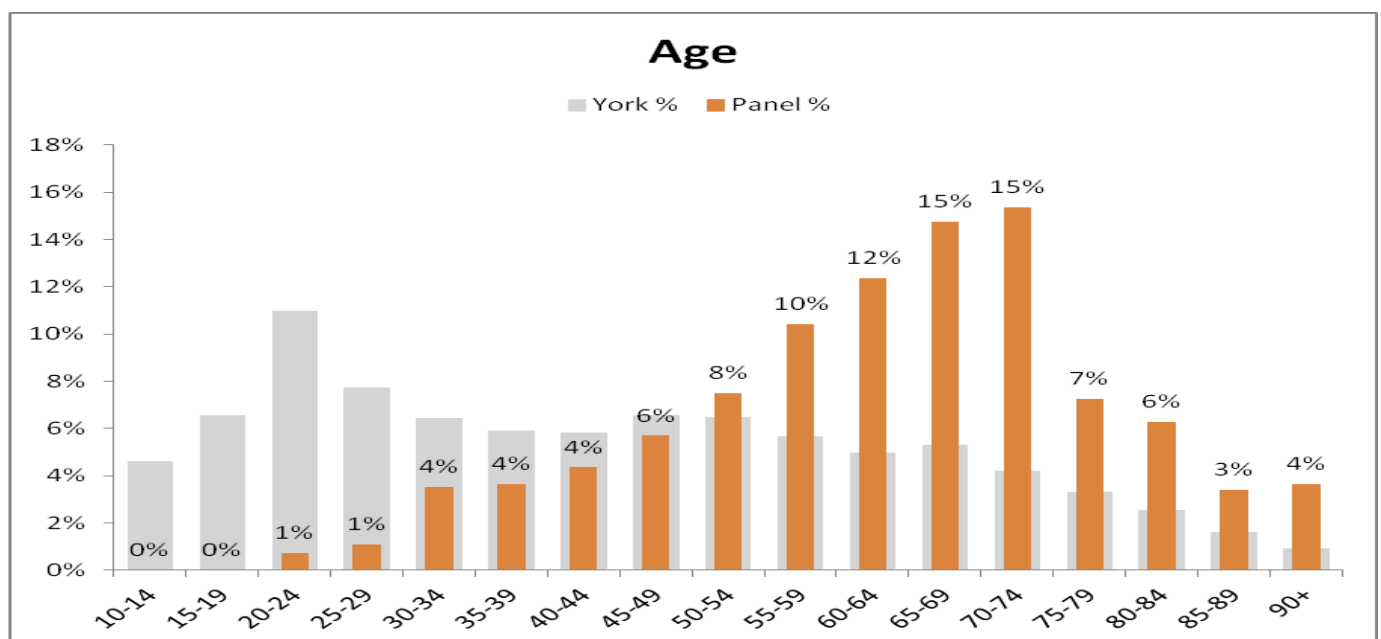

This document aims to provide a summary of the equalities profile of the Talkabout citizen's panel.

Where possible comparisons have been made to the York Profile with data sourced from the 2011 Census.

## Panel Information

The current panel consists of 826 members, panel members are asked a number of personal questions when signing up which they can choose not to answer. Since April 2018; 11 new members have joined the panel and 2 have actively withdrawn. 15 panel members were removed due to not participating in the past 6 surveys and their data having been held for 3 years.

## Age

The table below reflects the age breakdown for the panel compared York. All panel members provide age on sign up.